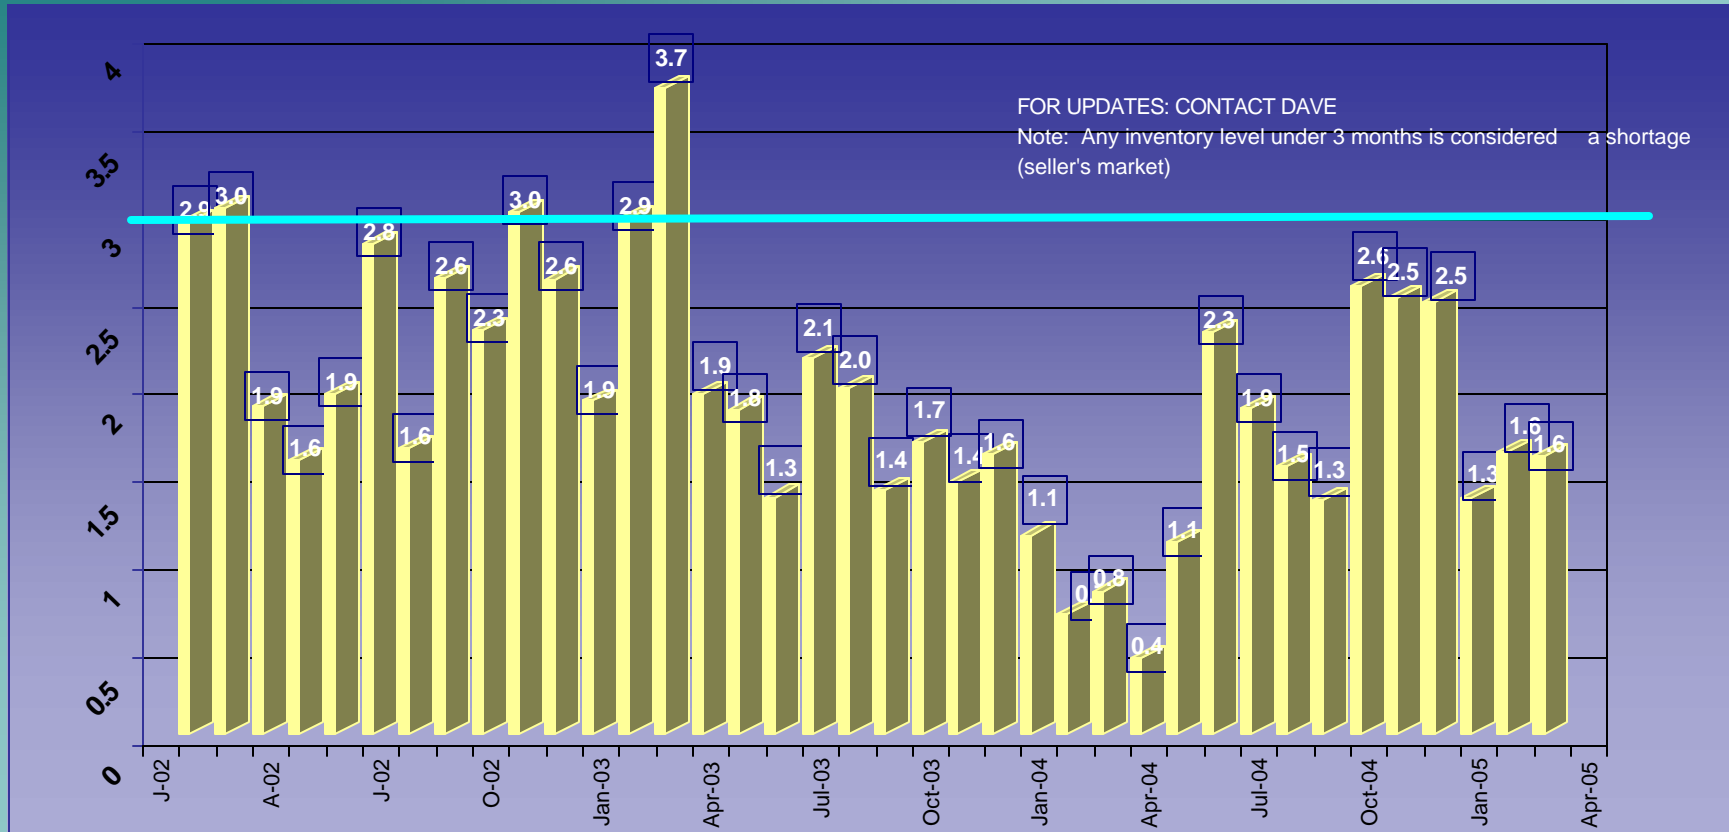

## Manhattan Beach Months to Sell Current Inventory at Current Sales Levels

**Dave Seyferth CRS GRI**

Phone 310 546-7611 x314 Pager/cell: 310-498-2132  
 FAX: 546-3732 Email: dave.seyferth@southbaybrokers.com  
 Website: www.hellodavid.net